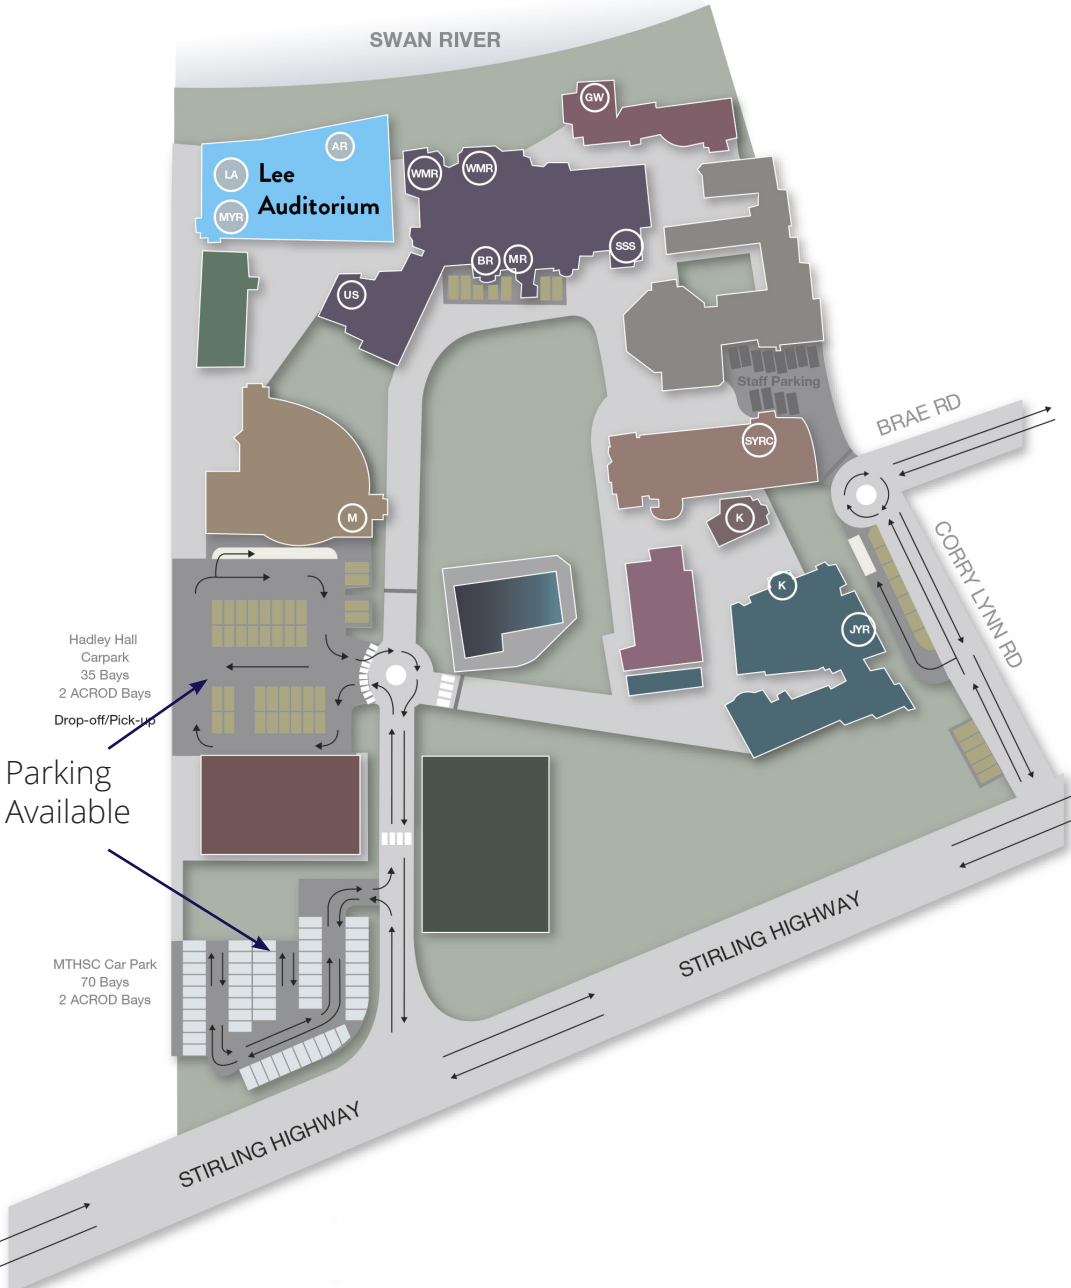

COLLEGE MAP

SWAN RIVER

LA
MYR
AR
Lee Auditorium

WMR
WMR
BR
MR
SSS

GW

US

Staff Parking

M

SYRC

BRAE RD

CORRY LYNN RD

K

K

JYR

Hadley Hall
Carpark
35 Bays
2 ACROD Bays
Drop-off/Pick-up

Parking Available

MTHSC Car Park
70 Bays
2 ACROD Bays

STIRLING HIGHWAY

STIRLING HIGHWAY

JYR

Kindergarten
Auditorium